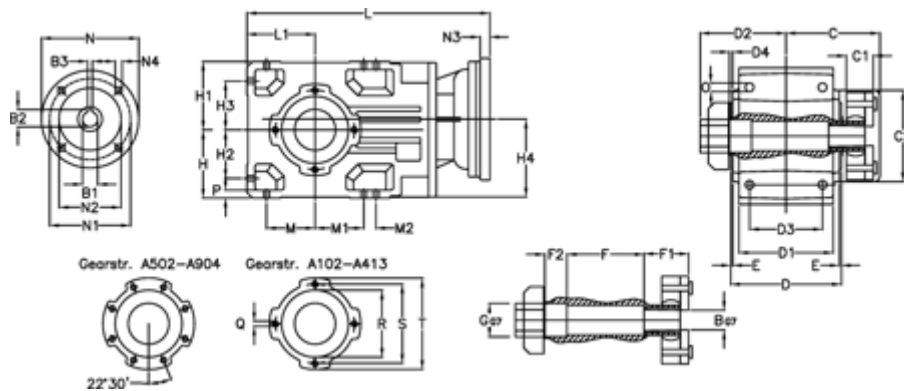

Article number: 29600100636025
 Description: Bevel helical gearbox
 A102QF20-6,3-P71B5

Measures

B = 20	D1 = 95	F2 = 36	L = 282.5	N3 = -
B1 = 14	D2 = 90	G = 32	L1 = 70	N4 = M8x16
B2 = 16.3	D3 = 75	GA = 14,5 NM	M = 50.0	O = 9.5
B3 = 5	d4 = 4.5	H = 70	M1 = 50.0	P = 9
C = 101.5	Description = A102QF-xx-P71 B5	H1 = 70	M2 = -	Q = M8x12
C1 = 29	E = 3.0	H2 = 50.0	N = 160	R = 80
C2 = 83.0	F = 77.5	H3 = 50.0	N1 = 130	S = 100
D = 117	F1 = 36.0	H4 = 83.0	N2 = 110	T = 120